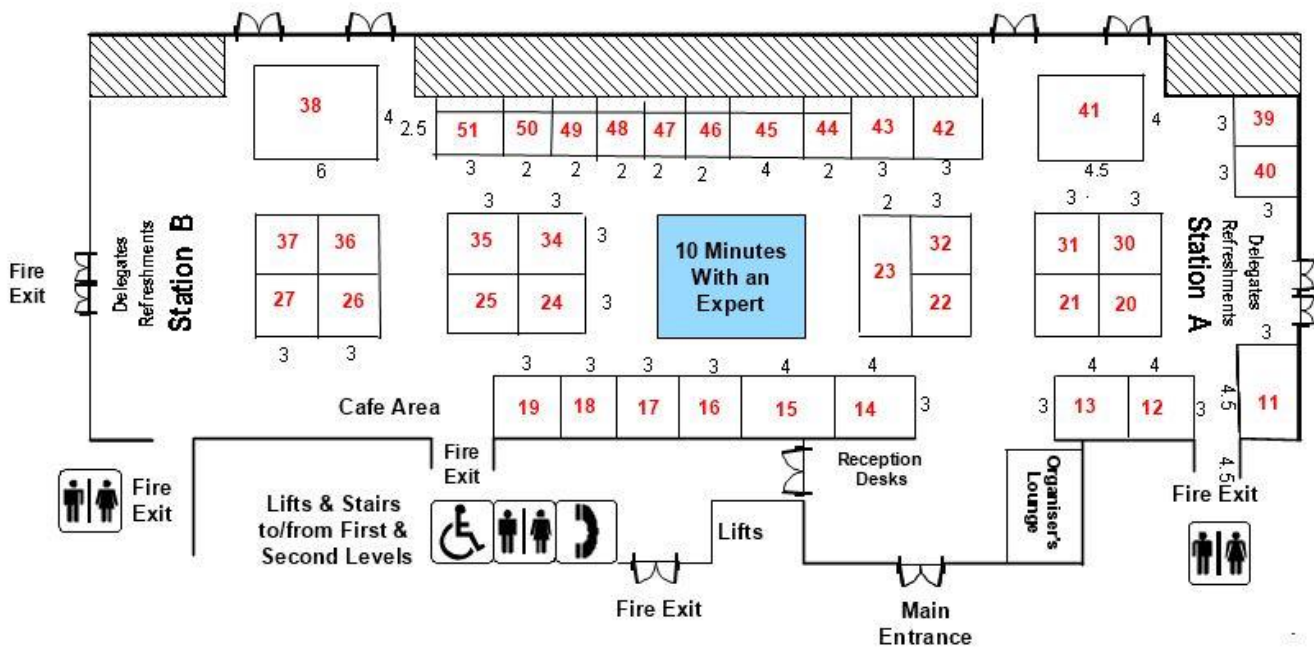

EMC & Compliance International, Exhibition

Booking Form

Newbury Racecourse, 20th & 21st May 2020

**Floor Plan
The Grandstand, Newbury Racecourse**

Stand Pricing

£220.00 Sq/M

Please visit the website for stand availability

Stand No

Stand Size

Company

Contact Details

E Mail Phone No