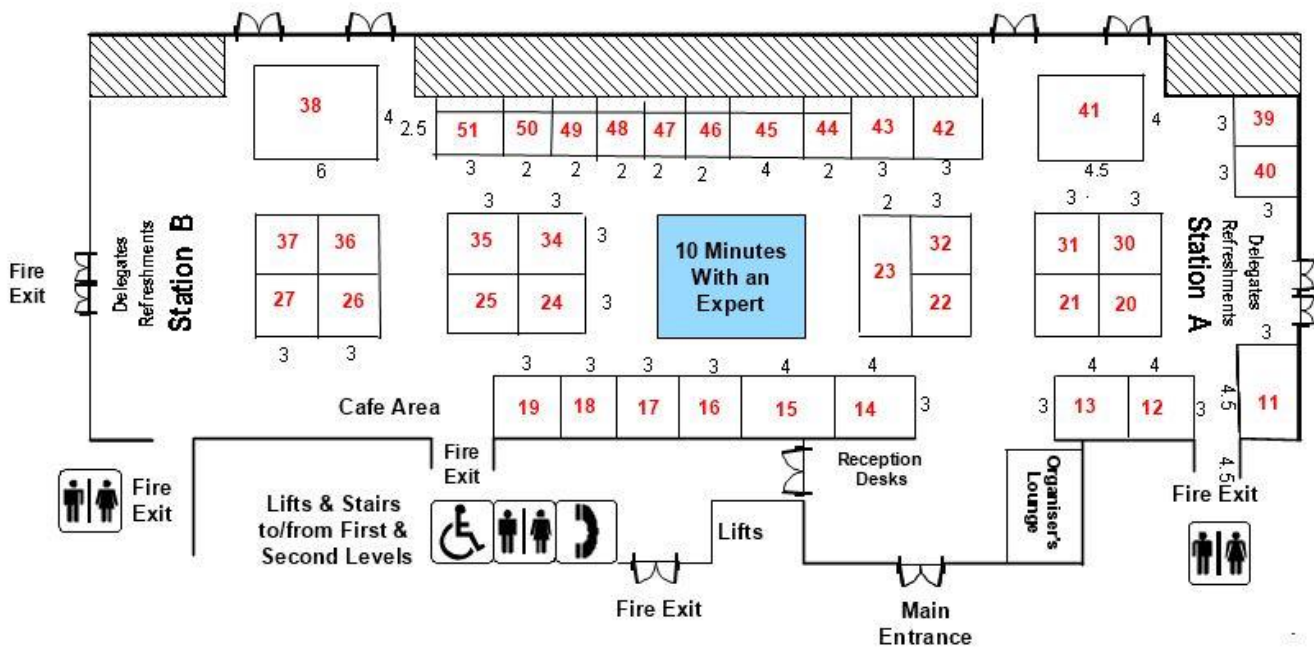

EMC & Compliance International,

Exhibition Booking Form

Newbury Racecourse, 18th & 19th May 2022

**Floor Plan
The Grandstand, Newbury Racecourse**

Stand Pricing

£220.00 Sqr/M

Please visit the website for stand availability

Stand No

Stand Size

Company

Contact Details

E Mail Phone No